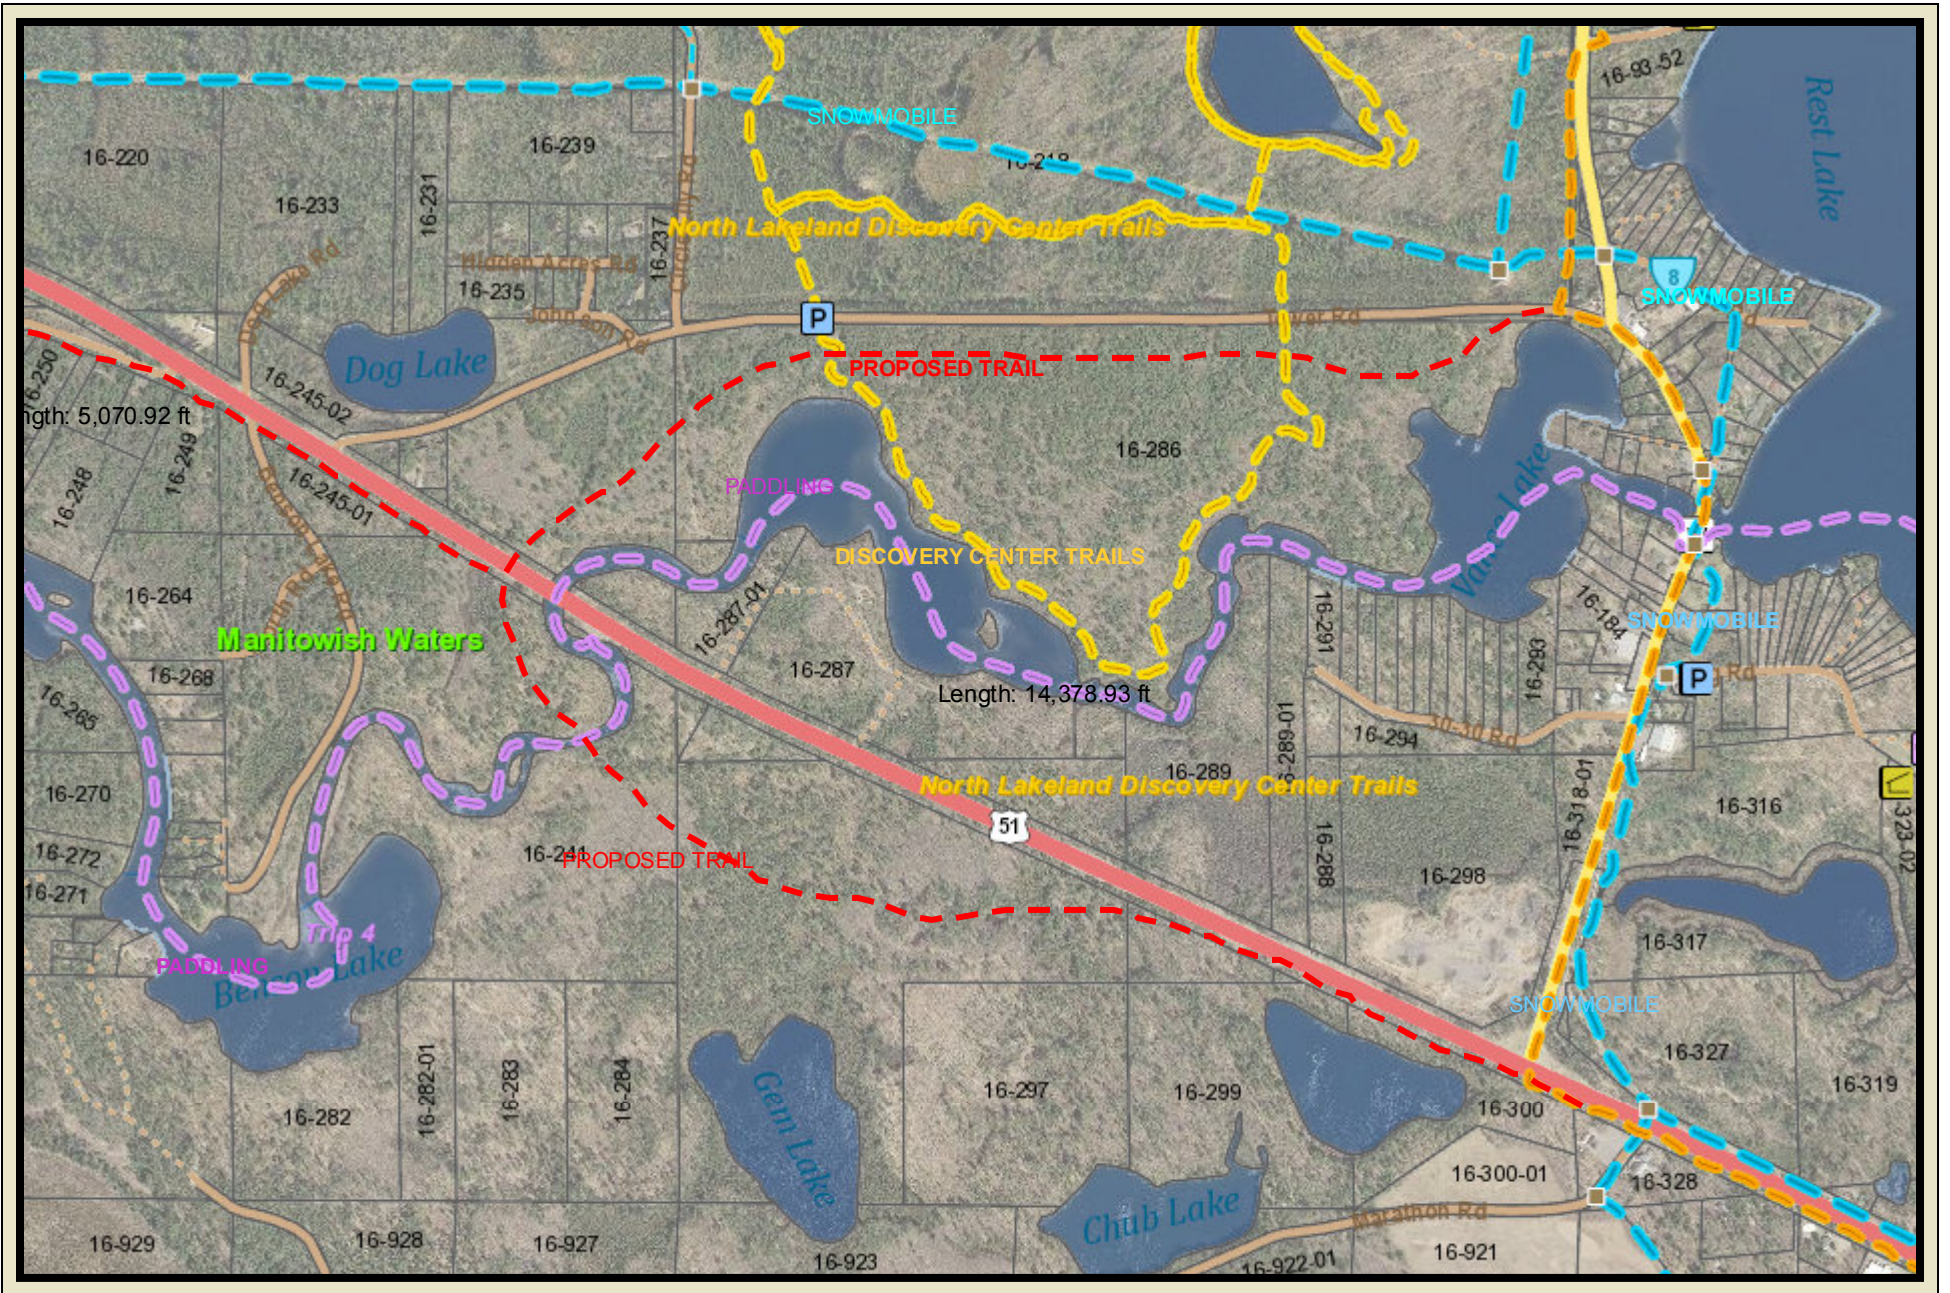

PROPOSED TRAIL

Created from V-MApp on December 5, 2016
Prepared by:

This map is provided courtesy of Vilas County and is to be used for reference purposes only. Vilas County makes every effort to produce and publish the most accurate and current information possible. No warranties, expressed or implied, are provided for the data provided, its use, or its interpretation. Vilas County does not guarantee the accuracy of the material contained herein and is not responsible for any misuse or misrepresentation of this information or its derivatives. This map does not represent a survey.

1:13,601